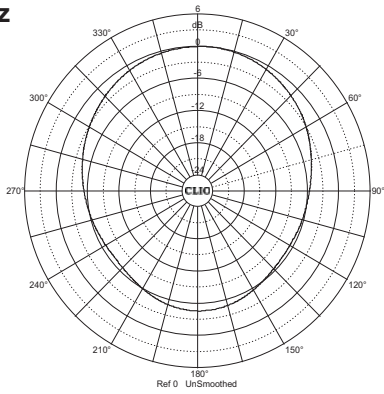

# Polar Plot Horizontal

**250Hz**

**1000Hz**

**400Hz**

**1250Hz**

**630Hz**

**1600Hz**

**800Hz**

**2000Hz**

# Polar Plot Horizontal

**2500Hz**

**4000Hz**

**5000Hz**