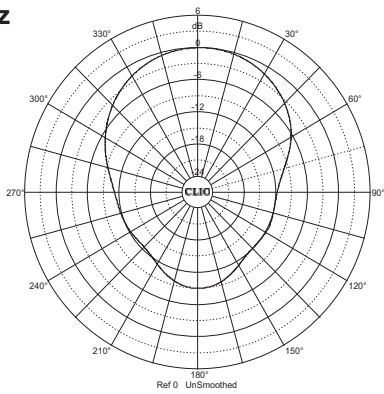

# Polar Plot Horizontal

**250Hz**

**1000Hz**

**400Hz**

**1250Hz**

**630Hz**

**1600Hz**

**800Hz**

**2000Hz**

# Polar Plot Horizontal

**2500Hz**

**4000Hz**

**5000Hz**