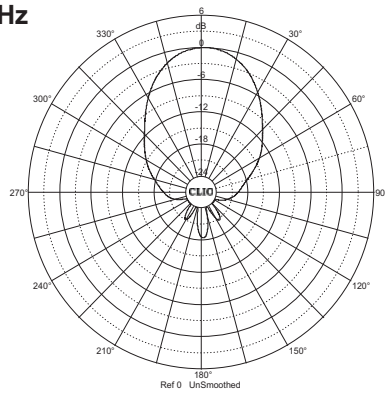

# Polar Plot Horizontal

**250Hz**

**1000Hz**

**400Hz**

**1250Hz**

**630Hz**

**1600Hz**

**800Hz**

**2000Hz**

# Polar Plot Horizontal

**2500Hz**

**4000Hz**

**5000Hz**