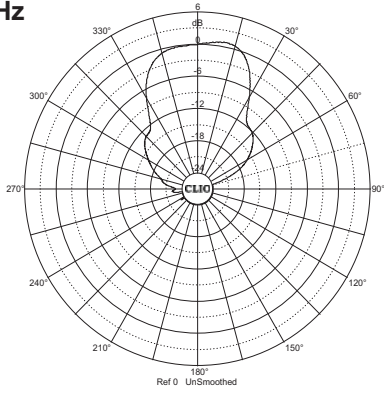

# Polar Plot Horizontal

**250Hz**

**1000Hz**

**400Hz**

**1250Hz**

**630Hz**

**1600Hz**

**800Hz**

# Polar Plot Horizontal

**2500Hz**

**4000Hz**

**5000Hz**