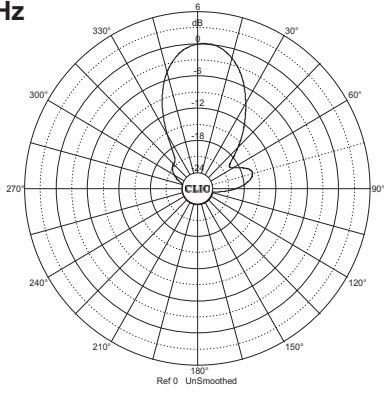

# Polar Plot Horizontal

**250Hz**

**1000Hz**

**400Hz**

**1250Hz**

**630Hz**

**1600Hz**

**800Hz**

**2000Hz**

# Polar Plot Horizontal

**2500Hz**

**4000Hz**

**5000Hz**