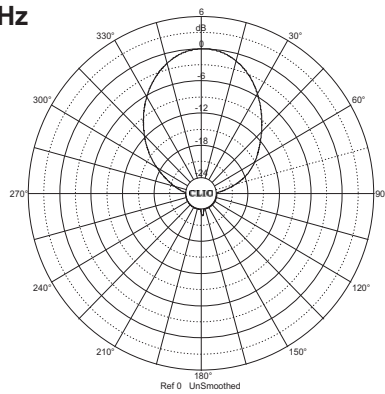

# Polar Plot Horizontal

**250Hz**

**1000Hz**

**400Hz**

**1250Hz**

**630Hz**

**1600Hz**

**800Hz**

**2000Hz**

# Polar Plot Horizontal

**2500Hz**

**4000Hz**

**5000Hz**