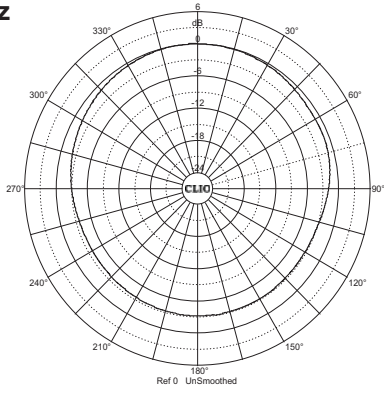

# Polar Plot Horizontal

**250Hz**

**1000Hz**

**400Hz**

**1250Hz**

**630Hz**

**1600Hz**

**800Hz**

# Polar Plot Horizontal

**2500Hz**

**4000Hz**

**5000Hz**