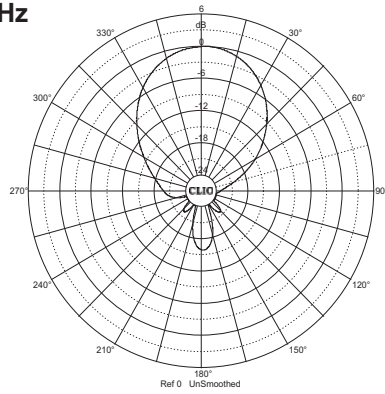

# Polar Plot Horizontal

**250Hz**

**1000Hz**

**400Hz**

**1250Hz**

**630Hz**

**1600Hz**

**800Hz**

**2000Hz**

# Polar Plot Horizontal

**2500Hz**

**4000Hz**

**5000Hz**