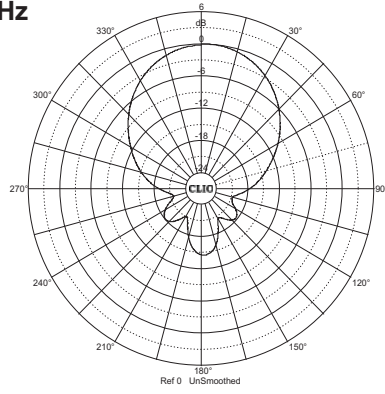

# Polar Plot Horizontal

**250Hz**

**1000Hz**

**400Hz**

**1250Hz**

**630Hz**

**1600Hz**

**800Hz**

**2000Hz**

# Polar Plot Horizontal

**2500Hz**

**4000Hz**

**5000Hz**