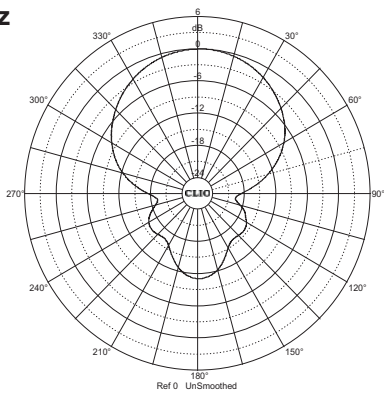

# Polar Plot Horizontal

**250Hz**

**1000Hz**

**400Hz**

**1250Hz**

**630Hz**

**1600Hz**

**800Hz**

# Polar Plot Horizontal

**2500Hz**

**4000Hz**

**5000Hz**